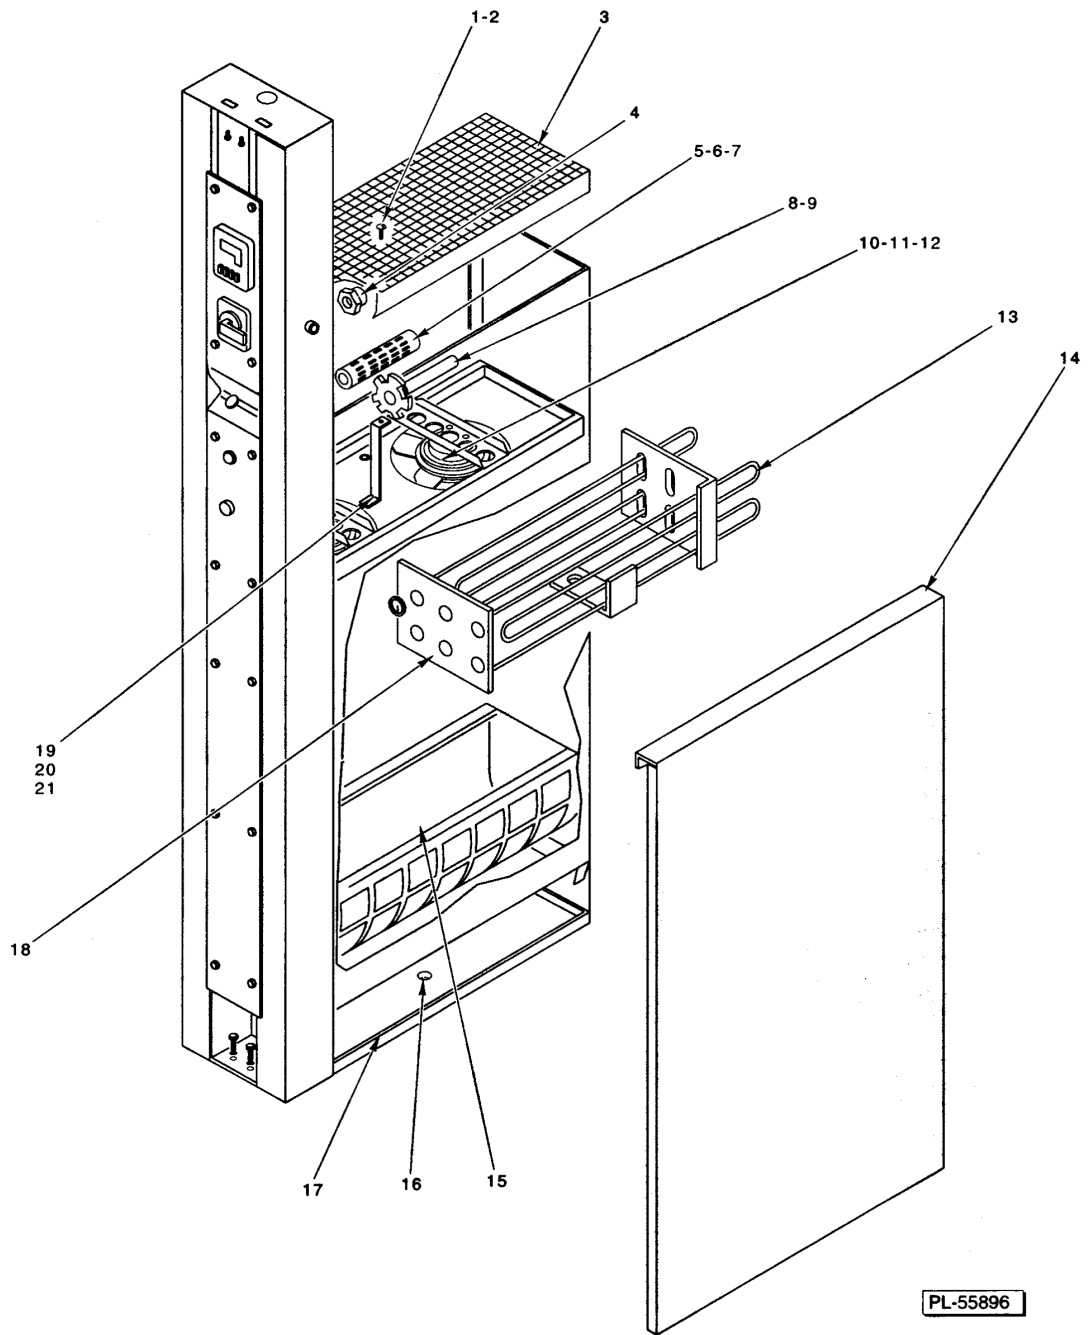

* Contact factory with serial number for correct part number.

NOTES

HUMIDIFIER CONTROL PANEL

HUMIDIFIER CONTROL PANEL

HUMIDIFIER CONTROL PANEL

ILLUS. PL-55894	PART NO.	NAME OF PART	AMT.
1	00-811221	NLA - Obsolete--Plug - Aluminum.....	4
2	00-811222-0000A	Cover - Control Panel (Adamatic Blue).....	1
3	00-811222-0000H	NLA - Obsolete--Cover - Control Panel (Hobart Black).....	1
4	00-811048	Plate - Aluminum.....	1
5		Self-Tapping Screw 8 x 1/2 Hex Hd.....	2
6	00-630161-00031	NLA - Obsolete--Trick Nut 5/16-18.....	1
7		Bolt 5/16-18 x 3/4 Hex Hd. (SST).....	2
8		Washer.....	2
9		Self-Tapping Screw 8 x 1/2 Hex Hd.....	2
10		Washer.....	2
11	00-811225-0000A	Cover - Control Panel (Adamatic Blue).....	1
12	00-811225-0000H	Cover - Control Panel (Hobart Black).....	1
13	00-811048	Plate - Aluminum.....	1
14	00-811221	NLA - Obsolete--Plug - Aluminum.....	1
15	00-811213	Suppressor (250 V.).....	1
16	00-811212	Relay (240 V.).....	1
17	00-811211	Contacto (240 V.) (Klockner Moeller).....	1
18	00-811237	Contacto - Telemecanique.....	1
19	00-630141-00074	Rod - Nylon.....	1
20	00-630141-00075	Button.....	1
21	00-811238	Control,Temp Limit 60C.....	1
22		Mach. Screw 8-32 x 1/2 Slotted (SST).....	2
23	00-630161-00032	Trick Nut 8/32	2
24	00-811224-0000A	NLA - Obsolete--Cover - Control Panel (Adamatic Blue).....	1
25	00-811224-0000H	Cover - Control Panel (Hobart Black).....	1
26	00-811050	NLA - Obsolete--Plate - Aluminum.....	1
27	00-811206	Light - Pilot (Red) (250 V.).....	1
28	00-811209	Selector - Switch.....	1
29	00-630141-00002	Thermostat.....	1
30		Lock Nut 3/8-16 (SST).....	2
31	00-811223-0000A	Cover - Control Panel (Adamatic Blue).....	1
32	00-811223-0000H	Cover - Control Panel (Hobart Black).....	1
33	00-811049	NLA - Obsolete--Plate - Aluminum.....	1