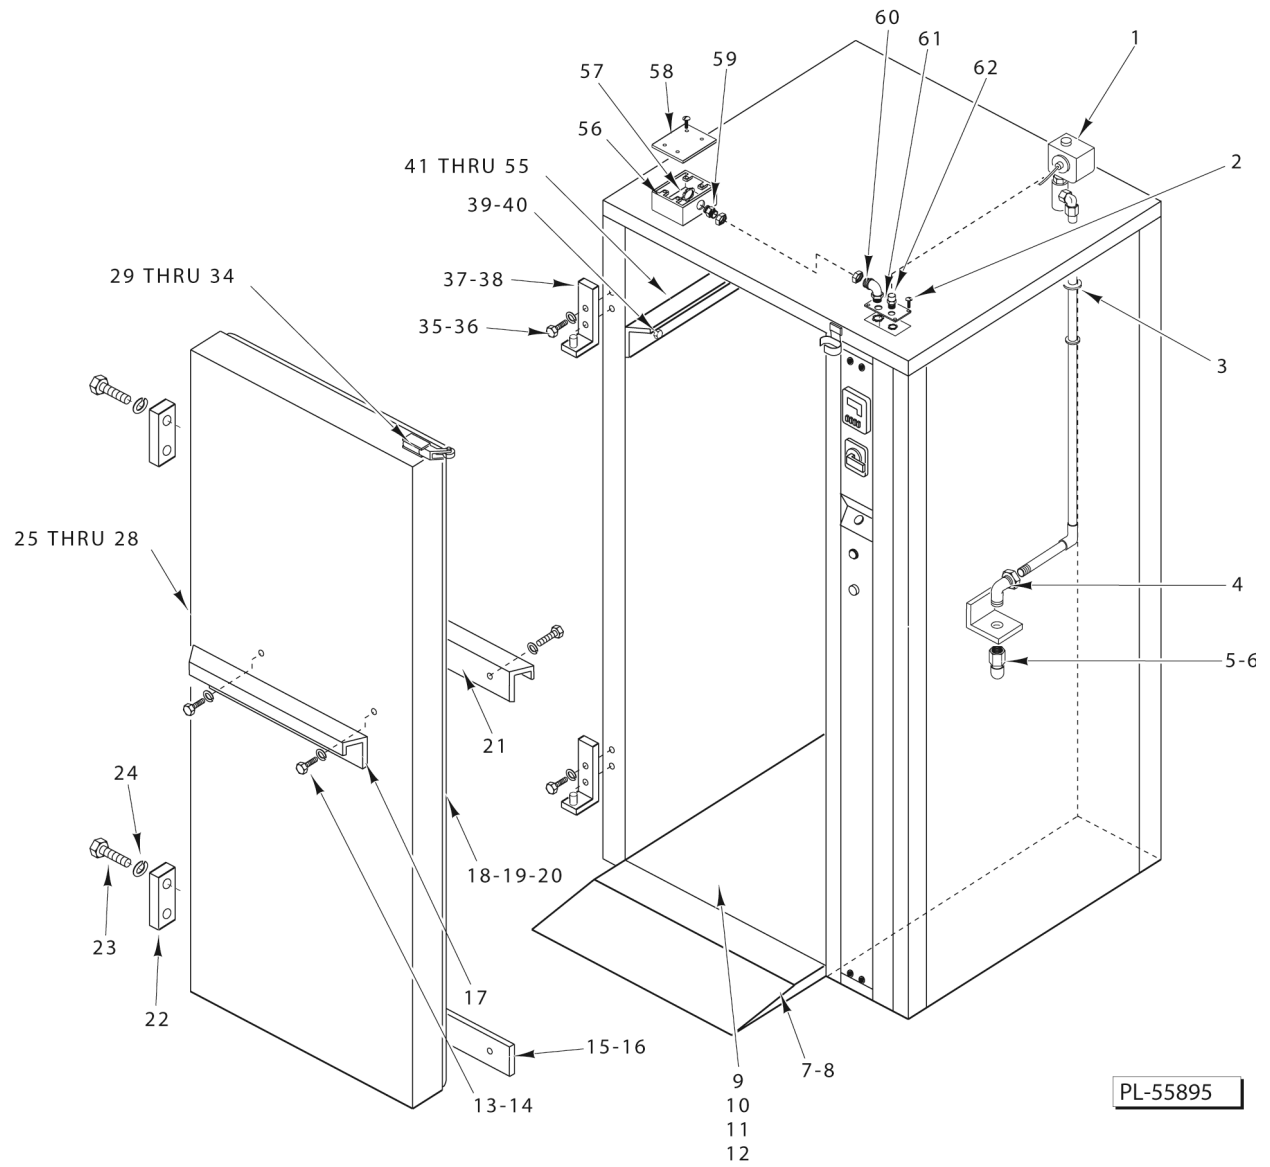

PROOFER ASSEMBLY

PROOFER ASSEMBLY

ILLUS. PL-55895	PART NO.	NAME OF PART	AMT.
1	00-630143-00002	Valve - Solenoid (1/8).....	1
2		Screw 8-18 x 1/2 Sq. Hd. (Zinc Plated).....	2
3	00-630161-00055	Plug - 1 1/2 (Gray).....	1
4	00-811230	Elbow 90 Deg.....	1
5	00-811215	Adaptor - Nozzle.....	1
6	00-687926	Nozzle (45 Deg.).....	1
7	00-811140	Ramp Assy. (28 3/4 x 7 1/2 x 3/4) (AHP 1, 2, & 3).....	1
8	00-811046	Ramp Assy. (38 1/2 x 7 1/2 x 3/4) (AHP 1 x 2 & 2 x 2).....	1
9	00-630173-00068	Floor - Complete (AHP 1).....	1
10	00-630173-00074	NLA - Obsolete--Floor - Complete (AHP 2).....	1
11	00-630184-00041	Floor - Complete (AHP 3).....	1
12	00-630172-28-37	NLA - Obsolete--Floor - Complete (AHP 2 x 2).....	1
13		Bolt 5/16-18 x 3/4 Hex Hd. (SST).....	4
14		Washer.....	4
15	00-811148	Wiper - Door Assy. (28 3/4) (AHP 1, 2, & 3).....	1
16	00-630171-00037	Wiper - Door Assy. (383/8) (AHP 2 x 2).....	1
*17		Handle - Outside.....	1
18	00-811216	Gasket - Door (38 1/4 x 753/16 x 3) (AHP 1 x 2 & 2 x 2).....	1
19	00-811217	Gasket - Door (281/2 x 753/16 x 3) (AHP 1, 2, & 3).....	1
20	00-630172	Gasket - Door (281/2 x 753/16 x 3).....	1
*21		Handle - Inside.....	1
22	00-624455	Bracket - Hinge (W/Spacer).....	2
23		Bolt 5/16-18 x 11/2 Hex Hd. (SST).....	4
24		Washer.....	4
25	00-811233	NLA - Obsolete--Door - LH (AHP 1, 2, & 3).....	AR
26	00-811234	Door - RH (AHP 2, & 3).....	AR
27	00-811235	NLA - Obsolete--Door - LH (AHP 1 x 2, & 2 x 2).....	AR
28	00-811236	NLA - Obsolete--Door - RH (AHP 2 x 2).....	AR
29	00-811207	Snubber Assy. (Incls. Item 60).....	1
30	00-811147	Bracket - Door Closer (Previous Construction).....	1
31	00-890833	Bracket - Support (Single Door) (Current Construction).....	1
32	00-890834	Bracket - Support (Double Door) (Current Construction).....	1
33		Self-Tapping Screw 1/4-20 x 3/8 Hex Washer Hd.....	2
34		Mach. Screw 8-32 x 1/2 Phil. Hd.....	2
35		Bolt 5/16-18 x 3/4 Hex Hd. (SST).....	4
36		Washer.....	4
37	00-630152-00054	Hinge - Standard (Previous Construction).....	2
38	00-811232	Bracket - Hinge (W/Spacer) (Current Construction).....	2
39		Bolt 5/16-18 x 3/4 Hex Hd. (SST).....	2
40		Washer.....	2
41	00-811060	Bracket.....	1
42	00-811061-0000G	Bumper (AHP 1, 1 x 2, & 2 x 2).....	AR
43	00-811061-0000D	NLA - Obsolete--Bumper (AHP 2 x 2).....	AR
44	00-811064-0000D	NLA - Obsolete--Bumper (AHP 2 x 2).....	AR
45	00-811064-0000G	NLA - Obsolete--Bumper (AHP 1, 1 x 2, & 2 x 2).....	AR
46	00-811065-0000D	NLA - Obsolete--Bumper (AHP 2 x 2).....	AR
47	00-811065-0000G	NLA - Obsolete--Bumper (AHP 1, 1 x 2, & 2 x 2).....	AR
48	00-811150-0000D	NLA - Obsolete--Bumper (AHP 2 & 3).....	AR
49	00-811150-0000G	NLA - Obsolete--Bumper (AHP 2 & 3).....	AR
50	00-811152-0000G	NLA - Obsolete--Bumper (AHP 2 & 3).....	AR
51	00-811152-0000D	NLA - Obsolete--Bumper (AHP 2 & 3).....	AR
52	00-811155-0000D	NLA - Obsolete--Bumper (AHP 2 & 3).....	AR
53	00-811155-0000G	NLA - Obsolete--Bumper (AHP 2 & 3).....	AR
54	00-811307-0000M	NLA - Obsolete--Bumper (AHP 3).....	AR
55	00-890756-0000G	Bumper LH.....	1