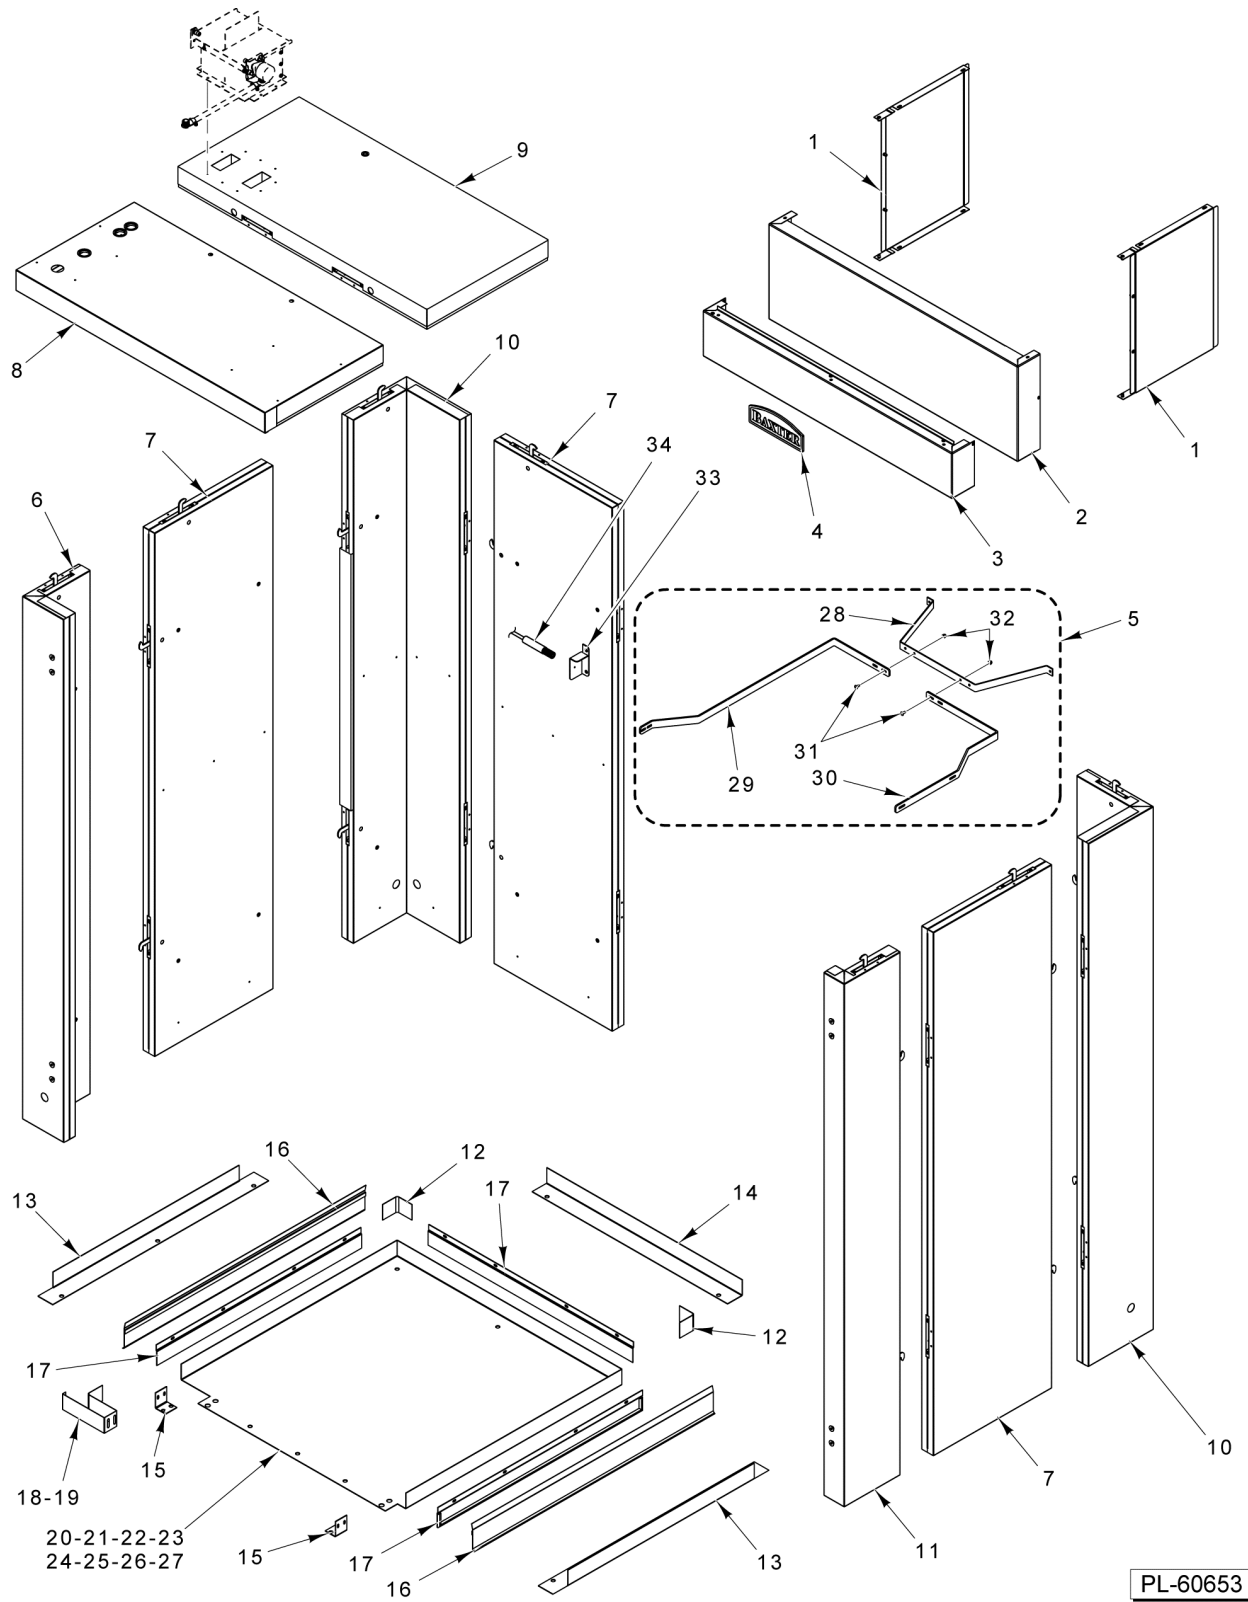

## DPC1S DEHUMIDIFYING PROOFING CABINET

ML-132533

DPC1S

**Table of Contents**

5	CONTROL PANEL AND DOOR ASSEMBLY
7	PANELS AND FLOOR
9	VENT STACK ASSEMBLY
11	COMPONENT BOX ASSEMBLY
13	DEHUMIDIFYING ASSEMBLY

PL-60650

**CONTROL PANEL AND DOOR ASSEMBLY**

## CONTROL PANEL AND DOOR ASSEMBLY

ILLUS.	PART NO.	NAME OF PART	AMT.
1	01-1P1485-00002	Clamp - Wire Tube (Door).....	1
2	01-1P1383-00003	Conduit - Wire.....	1
3	01-1P1471-00002	Magnet Assy. (Door).....	1
4	01-1000V4-00412	Mach. Screw 10-32 x 1/2 Phil. Truss Hd. (SST).....	AR
5	01-1P1837-00011	Bumper - Door.....	1
6	01-1P2833-00003	Door Assy. (Without Control - With Window) (Dunkin Donuts).....	1
7	01-1P2683-00003	Door Assy. (Without Control - Without Window).....	1
8	01-1P2756-00001	Handle - Door Loading (SST).....	1
9	01-1M6103-0203B	Cap - End (Door Handle).....	2
10	01-1P2832-00002	Bracket - Control.....	1
11	01-1P2865-00004	Cover - Control (Incls. Item 15).....	1
12	01-1P2410-00017	Kit - Control Panel Conduit (Incls. Items 2, 10, & 11).....	AR
13	01-1P2830-00001	Board - Control.....	1
14	01-100V16-00904	EPR0M.....	1
15	01-100V16-00831	Overlay.....	1
16	01-1P2321-00033	Gasket - Door (Top).....	1
17	01-100V16-0271C	Gasket - Door (Side).....	2
18	01-1P2344-00002	Sweep - Door Assy. (Incls. Items 19, 20, & 21).....	1
19	01-1P2345-00002	Retainer - Outer Door Seal.....	1
20	01-1P2346-00002	Retainer - Inner Door Seal.....	1
21	01-1P2347-00002	Seal - Door Sweep.....	1
22	01-1P1867-00001	Hinge - Package.....	AR