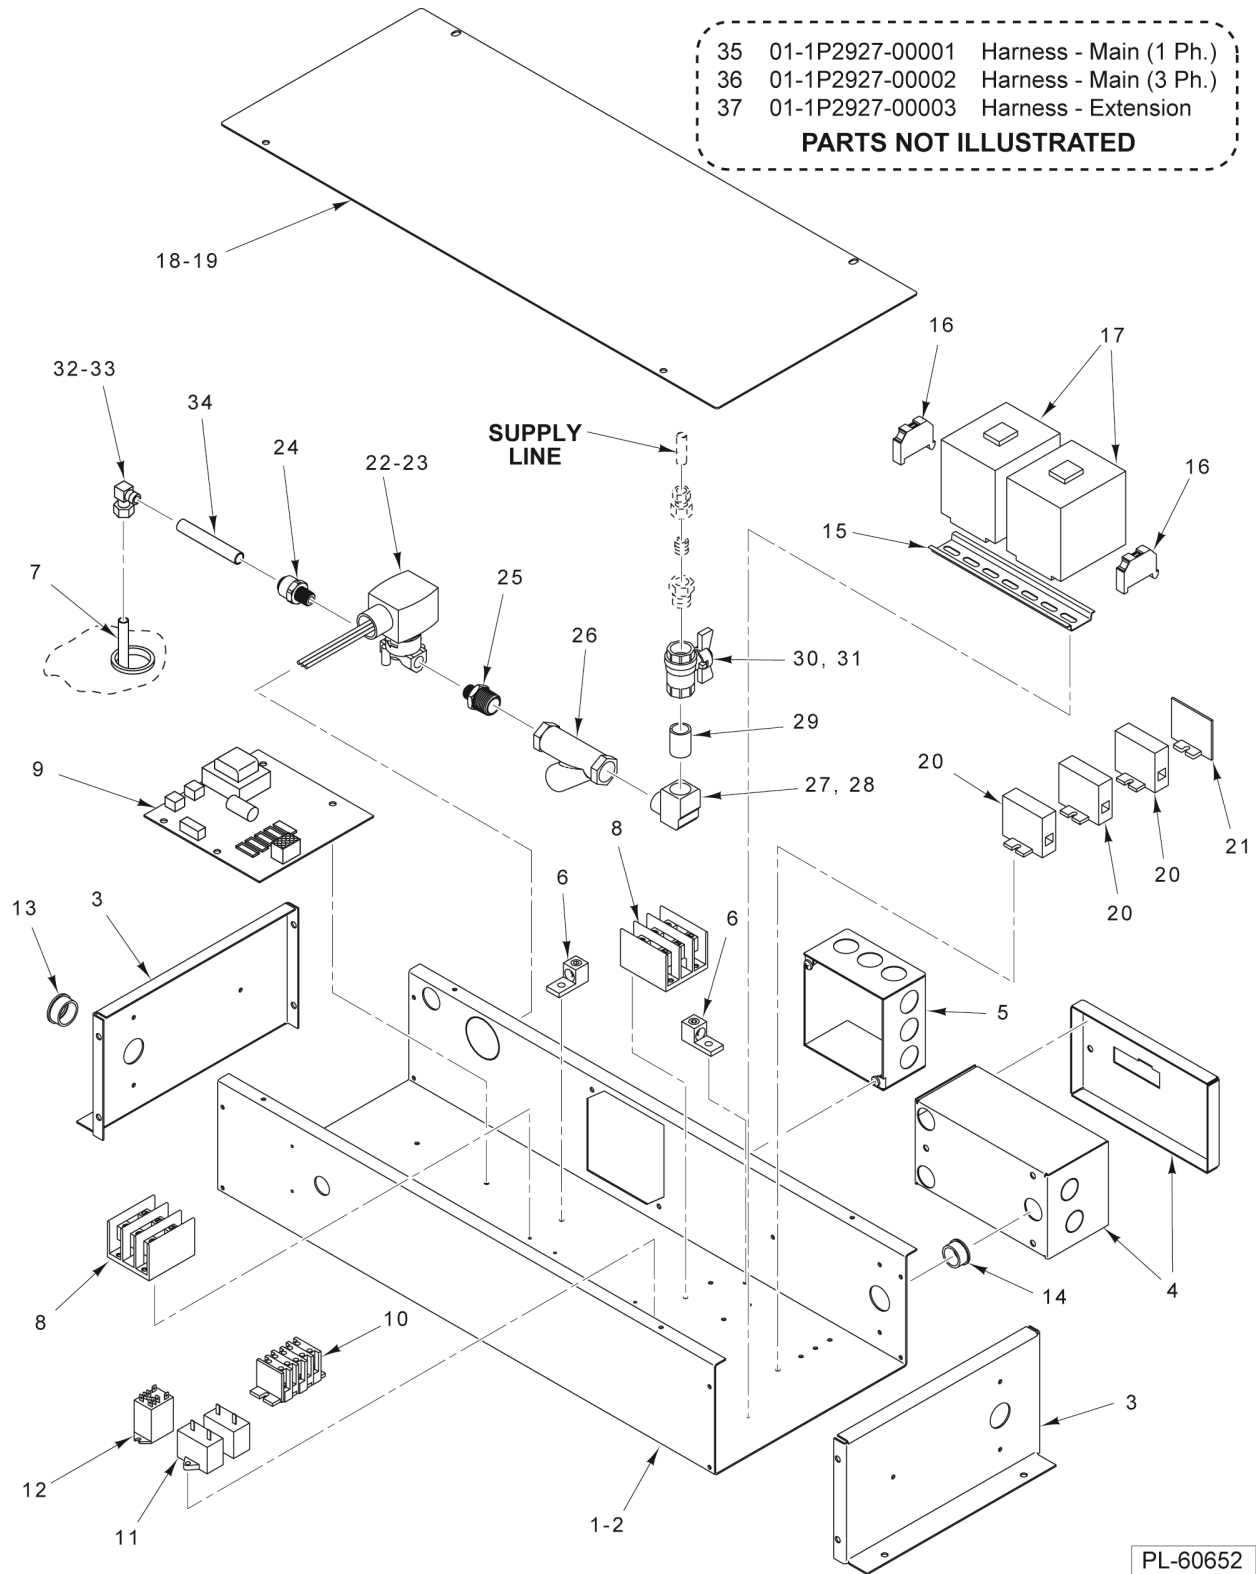

35 01-1P2927-00001 Harness - Main (1 Ph.)
36 01-1P2927-00002 Harness - Main (3 Ph.)
37 01-1P2927-00003 Harness - Extension
PARTS NOT ILLUSTRATED

PL-60652

COMPONENT BOX ASSEMBLY

COMPONENT BOX ASSEMBLY

ILLUS. PL-60652	PART NO.	NAME OF PART	AMT.
1	01-1P2921-00001	Box - Control (1 - Duct Unit, 1 Ph.).....	1
2	01-1P2920-00001	Box - Control (1 - Duct Unit, 3 Ph.).....	1
3	01-1P2383-00001	End (Component Box).....	2
4	01-100V11-00139	Box - Breaker.....	1
5	01-100V11-0024C	Box Assy. - Junction.....	1
6	01-1000V5-00037	Lug - Terminal.....	2
7	01-1P2384-00102	Tube - Water Supply 3/8 In. x 21 In. (Nylon).....	1
8	01-1000V5-00096	Block - Power Distribution.....	2
9	01-100V16-00627	Board - Power Supply (Advanced).....	1
10	01-1P2758-00001	Terminal Block Assy.....	1
11	01-1000V8-0175C	Capacitor - Fan Motor.....	2
12	01-1000V6-00327	Relay (1/2 Hp.).....	1
13	01-1000V5-00035	Bushing - Snap (1 In.).....	1
14	01-1000V5-00059	Bushing - Snap (Plastic).....	1
15	01-100V18-00115	Rail - Din (7 In.).....	1
16	01-1000V5-00252	Stop - Terminal Section End.....	2
17	01-1000V6-00382	Contact (40 Amp., 3-Pole, 120 VAC Coil).....	2
18	01-1P2923-00001	Cover Assy. (1 Ph.).....	1
19	01-1P2923-00002	Cover Assy. (3 Ph.).....	1
20	01-100V10-00234	Holder -Midget Fuse (Qty. of 2 for 1 Ph., Qty. of 3 for 3 Ph.).....	AR
5	01-100V10-00235	End - Section (Flat Mount) (600 V.).....	1
22	01-1P2379-00001	Water Supply Assy. (Incls. Items 23 thru 31).....	1
23	01-100V17-00075	Valve - Solenoid 1/4 NPT (2-Way) (120 V.).....	1
24	01-100V17-00633	Adapter 3/8 OD Tube to 1/4 NPTM.....	1
25	01-100V17-00424	Pipe - Reducer Hex 1/2 NPTM to 1/4 NPTM (Brass).....	1
26	01-100V17-00275	Strainer (Y) - Liquid (Brass).....	1
*27	01-100V17-00322	Ell 1/2 Street (Brass).....	1
**28	01-100V17-00758	Elbow - Street (1/2" NPTM x 1/2" NTPF).....	1
29	FP-040-42	Pipe 1/2 x 1-1/8 TBE (Brass).....	1
*30	00-893520	Ball Valve 1/2.....	1
**31	01-100V17-00761	Valve - Ball (1/2' NTPF).....	1
32	01-1P2676-00004	Elbow Assy. (Incls Items 33 & 34).....	1
33	01-100V17-00580	Elbow CPVC 3/8 Comp x 3/8 Comp (Push to Connect).....	1
34	01-1P2676-00400	Tubing.....	1
35	01-1P2927-00001	Harness - Main (1 Ph.) (Inside Control Box).....	1
36	01-1P2927-00002	Harness - Main (3 Ph.) (Inside Control Box).....	1
37	01-1P2927-00003	Harness - Extension (Control Box to J-Box above Heating Duct).....	1

* Before 1/13/15

** 1/13/15 and Later