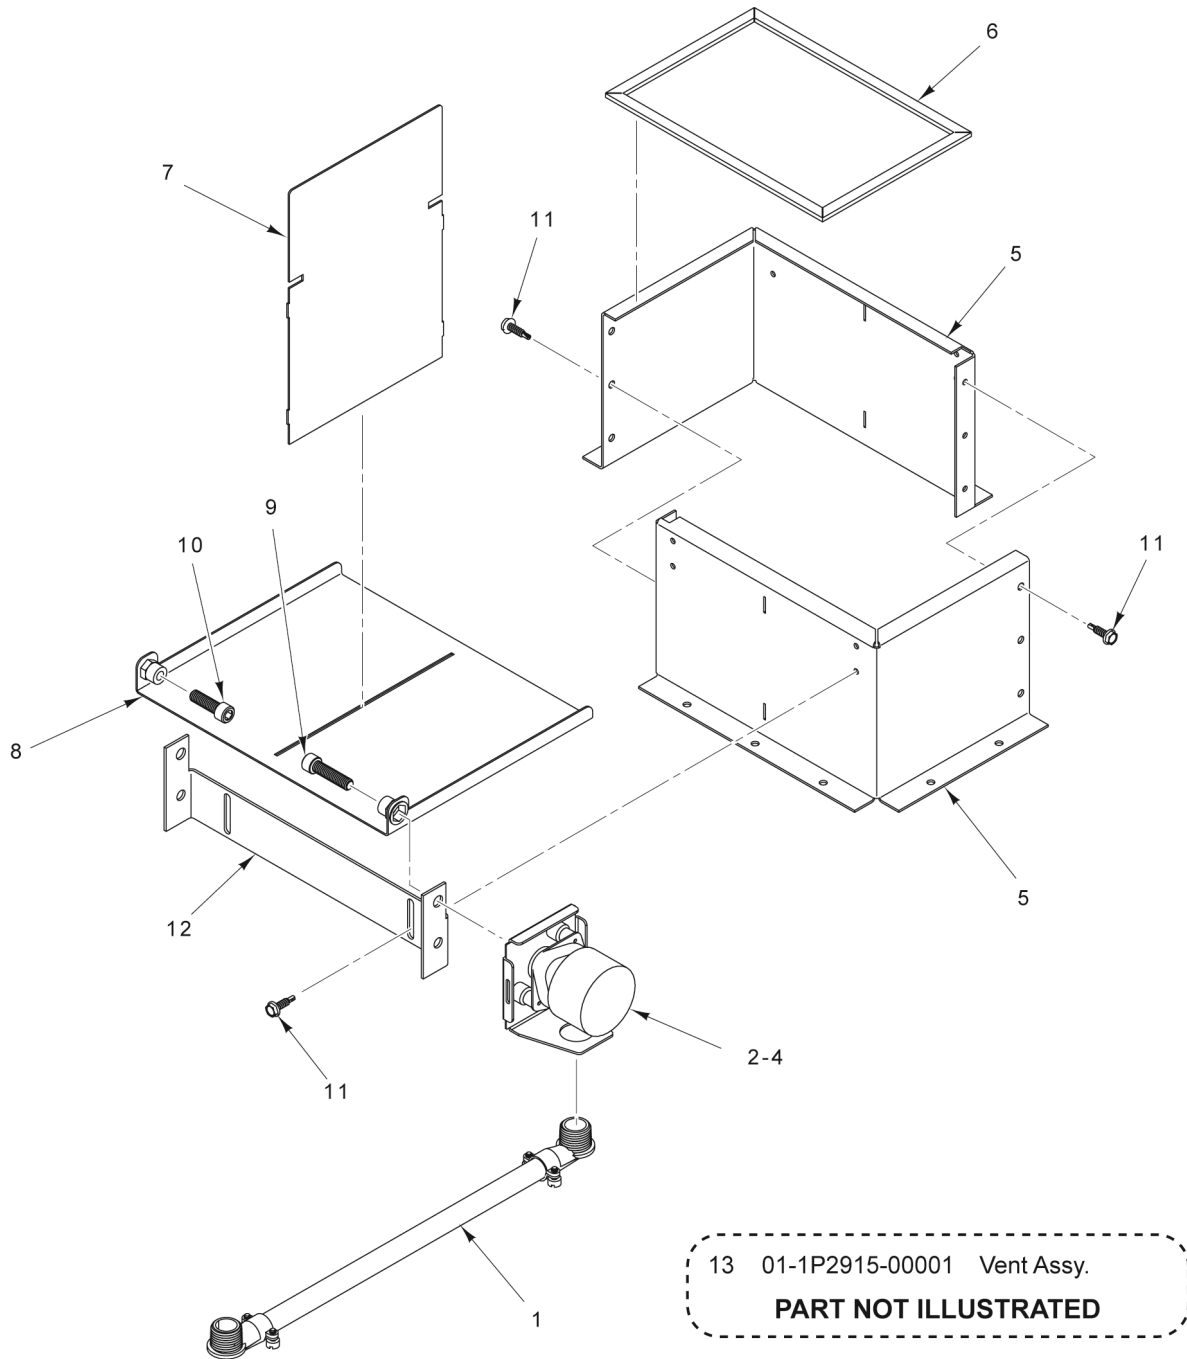

PL-60654

VENT STACK ASSEMBLY

VENT STACK ASSEMBLY

ILLUS. PL-60654	PART NO.	NAME OF PART	AMT.
1	01-1P2919-00101	Harness.....	1
2	01-1000V8-00150	Motor - Vent Damper.....	1
3	01-1P2919-00104	Bracket - Vent Actuator Mounting.....	1
4	01-1000V4-00475	Screw - Pan HD Sht Mtl (#10-16 x 0.5).....	2
5	01-1P2915-00101	Body - Exhaust Vent.....	2
6	01-100V16-00682	Gasket - Vent Duct.....	1
7	01-1P2915-00102	Baffle - Exhaust Vent.....	1
8	01-1P2916-00001	Lid Assy. - Exhaust Vent.....	1
9	01-1000V4-00409	Screw 5/16-18 x 1-1/4 Hex Socket Hd.....	1
10	01-1000V4-00408	Screw 5/16-18 x 1 Hex Socket Hd.....	1
11	01-1000V4-00426	Screw.....	10
12	01-1P2915-00103	Hinge - Exhaust Vent.....	1
13	01-1P2915-00001	Vent Assy.....	1