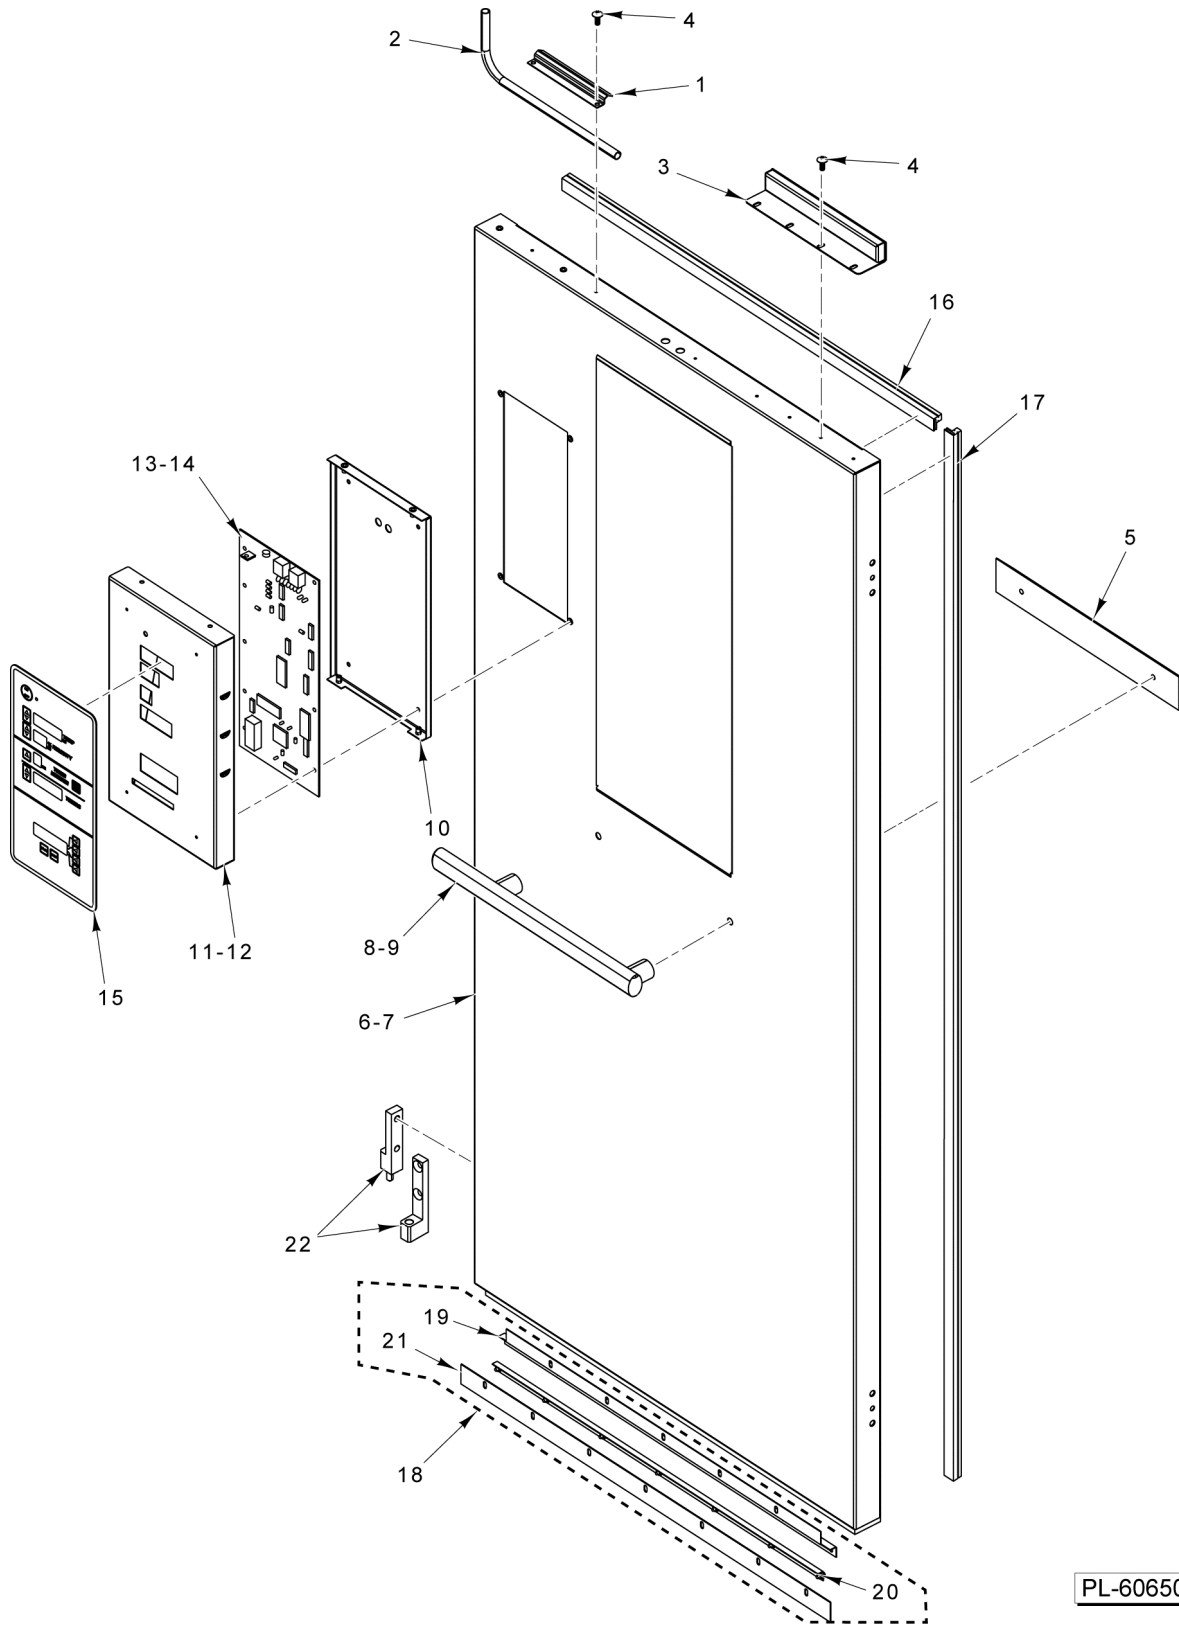

## DPC1S DEHUMIDIFYING PROOFING CABINET

ML-132533

DPC1S

**Table of Contents**

5	CONTROL PANEL AND DOOR ASSEMBLY
7	PANELS AND FLOOR
9	VENT STACK ASSEMBLY
11	COMPONENT BOX ASSEMBLY
13	DEHUMIDIFYING ASSEMBLY

PL-60650

**CONTROL PANEL AND DOOR ASSEMBLY**

## CONTROL PANEL AND DOOR ASSEMBLY

ILLUS.	PART NO.	NAME OF PART	AMT.
1	01-1P1485-00002	Clamp - Wire Tube (Door).....	1
2	01-1P1383-00003	Conduit - Wire.....	1
3	01-1P1471-00002	Magnet Assy. (Door).....	1
4	01-1000V4-00412	Mach. Screw 10-32 x 1/2 Phil. Truss Hd. (SST).....	AR
5	01-1P1837-00011	Bumper - Door.....	1
6	01-1P2833-00003	Door Assy. (Without Control - With Window) (Dunkin Donuts).....	1
7	01-1P2683-00003	Door Assy. (Without Control - Without Window).....	1
8	01-1P2756-00001	Handle - Door Loading (SST).....	1
9	01-1M6103-0203B	Cap - End (Door Handle).....	2
10	01-1P2832-00002	Bracket - Control.....	1
11	01-1P2865-00004	Cover - Control (Incls. Item 15).....	1
12	01-1P2410-00017	Kit - Control Panel Conduit (Incls. Items 2, 10, & 11).....	AR
13	01-1P2830-00001	Board - Control.....	1
14	01-100V16-00904	EPR0M.....	1
15	01-100V16-00831	Overlay.....	1
16	01-1P2321-00033	Gasket - Door (Top).....	1
17	01-100V16-0271C	Gasket - Door (Side).....	2
18	01-1P2344-00002	Sweep - Door Assy. (Incls. Items 19, 20, & 21).....	1
19	01-1P2345-00002	Retainer - Outer Door Seal.....	1
20	01-1P2346-00002	Retainer - Inner Door Seal.....	1
21	01-1P2347-00002	Seal - Door Sweep.....	1
22	01-1P1867-00001	Hinge - Package.....	AR